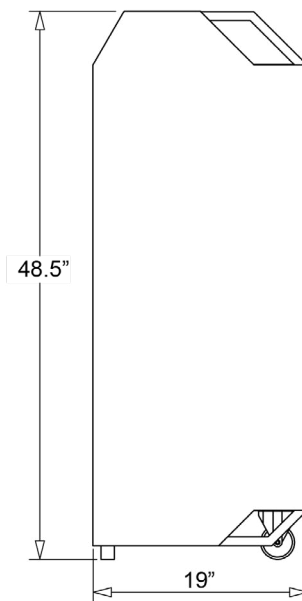

TOTAL COST BEFORE DELIVERY **$750** (basic options)