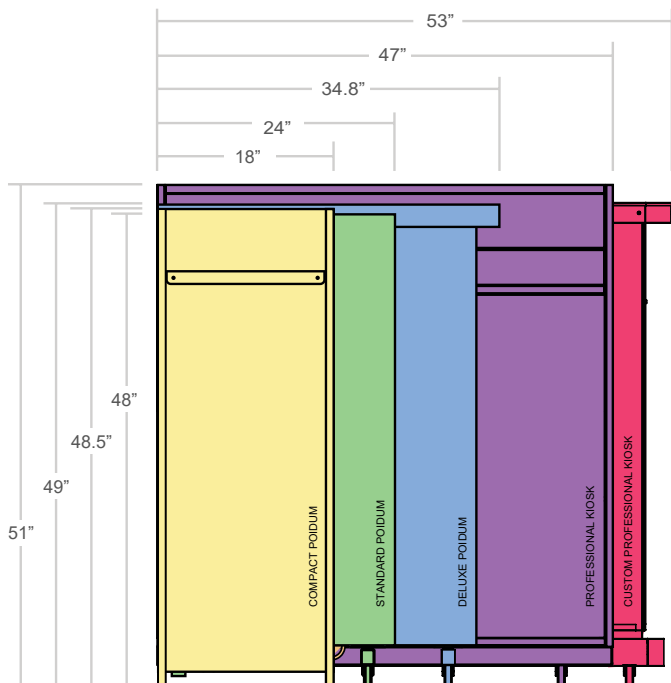

Slam Lock / Cam Lock	Combination Cam Lock	Simplex Pushbutton	SCHLAGE FE595
Compact Podium	✓	✓		
Standard Podium (Black & White)	✓	✓	✓	✓
Deluxe Podium	✓	✓	✓	✓
White Deluxe Podium	✓	✓		✓
Custom Deluxe Podium	✓	✓	✓	✓
White Custom Deluxe Podium	✓	✓		
Heavy Duty Deluxe Podium				✓
Professional Kiosk (Black & White)	✓	✓		✓
Custom Professional Kiosk (Black & White)	✓			✓

Slam Lock

Standard lock with key. Locks automatically when door is closed. Reliable, fast and secure.

Simplex Pushbutton Combination Lock

Keyless entry. Push in the combination to access. Locks automatically when door is closed. Fast keyless entry, resettable combination, no keys to manage.

Combination Cam Lock

Access with the master key or dial in the 4 digit combination. Must be manually locked and does not have the ability to be "slam locked". Resettable combination

SCHLAGE FE595 Keypad Entry

Convenient and secure keyless access which locks automatically when door is shut. Program up 19 user codes to fit your security needs. Battery operated key pad lights up for visibility at night. 3 year battery life.

Key Cam Lock

Cam lock needs to be manually locked. Option for keyed alike and keyed different.