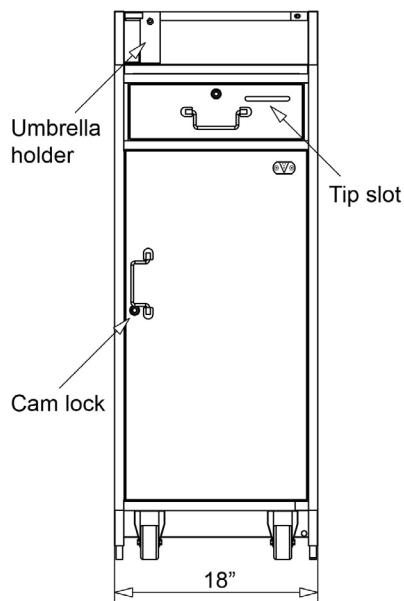

TOTAL COST BEFORE DELIVERY **$750** (basic options)