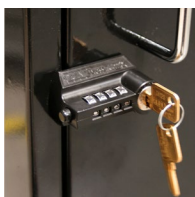

	Slam Lock / Cam Lock	Combination Cam Lock	Simplex Pushbutton	SCHLAGE FE595
Compact Podium	✓	✓		
Standard Podium (Black & White)	✓	✓	✓	✓
Deluxe Podium	✓	✓	✓	✓
White Deluxe Podium	✓	✓		✓
Custom Deluxe Podium	✓	✓	✓	✓
White Custom Deluxe Podium	✓	✓		
Heavy Duty Deluxe Podium				✓
Professional Kiosk (Black & White)	✓	✓		✓
Custom Professional Kiosk (Black & White)	✓			✓

Slam Lock

Standard lock with key. Locks automatically when door is closed. Reliable, fast and secure.

Simplex Pushbutton Combination Lock

Keyless entry. Push in the combination to access. Locks automatically when door is closed. Fast keyless entry, resettable combination, no keys to manage.

Combination Cam Lock

Access with the master key or dial in the 4 digit combination. Must be manually locked and does not have the ability to be "slam locked". Resettable combination

SCHLAGE FE595 Keypad Entry