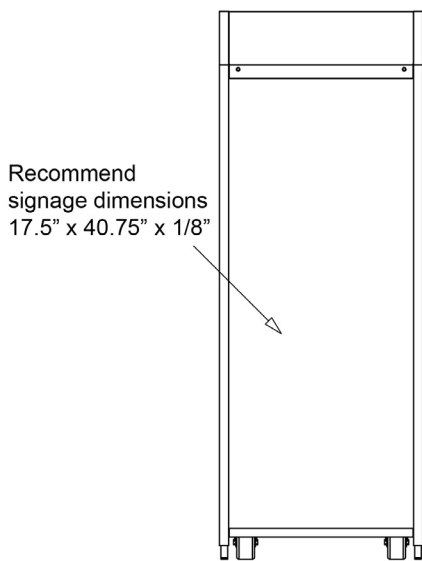

TOTAL COST BEFORE DELIVERY **$750** (basic options)