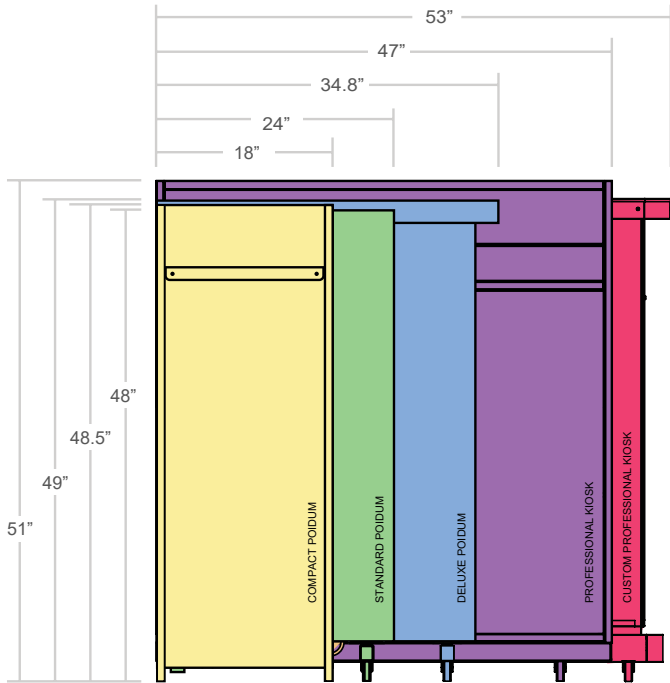

TOTAL COST BEFORE DELIVERY **\$775** (basic options)

Also available in White

	Slam Lock / Cam Lock	Combination Cam Lock	Simplex Pushbutton	SCHLAGE FE595
Compact Podium	✓	✓		
Standard Podium (Black & White)	✓	✓	✓	✓
Deluxe Podium	✓	✓	✓	✓
White Deluxe Podium	✓	✓		✓
Custom Deluxe Podium	✓	✓	✓	✓
Heavy Duty Deluxe Podium				✓
Professional Kiosk (Black & White)	✓	✓		✓
Custom Professional Kiosk (Black & White)	✓			✓