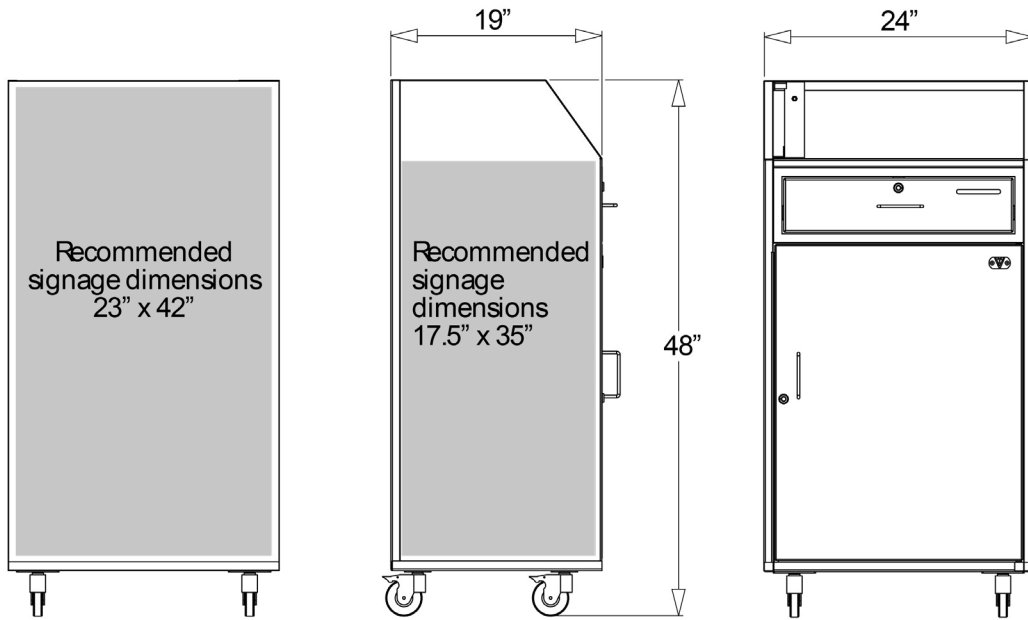

TOTAL COST BEFORE DELIVERY **\$775** (basic options)

Also available in White

	Slam Lock / Cam Lock	Combination Cam Lock	Simplex Pushbutton	SCHLAGE FE595
Compact Podium	✓	✓		
Standard Podium (Black & White)	✓	✓	✓	✓
Deluxe Podium	✓	✓	✓	✓
White Deluxe Podium	✓	✓		✓
Custom Deluxe Podium	✓	✓	✓	✓
Heavy Duty Deluxe Podium				✓
Professional Kiosk (Black & White)	✓	✓		✓
Custom Professional Kiosk (Black & White)	✓			✓