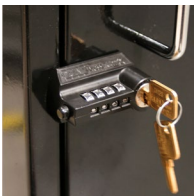

TOTAL COST BEFORE DELIVERY **\$775** (basic options)

Also available in White

	Slam Lock / Cam Lock	Combination Cam Lock	Simplex Pushbutton	SCHLAGE FE595
Compact Podium	✓	✓		
Standard Podium (Black & White)	✓	✓	✓	✓
Deluxe Podium	✓	✓	✓	✓
White Deluxe Podium	✓	✓		✓
Custom Deluxe Podium	✓	✓	✓	✓
Heavy Duty Deluxe Podium				✓
Professional Kiosk (Black & White)	✓	✓		✓
Custom Professional Kiosk (Black & White)	✓			✓

Slam Lock

Standard lock with key. Locks automatically when door is closed. Reliable, fast and secure.

Simplex Pushbutton Combination Lock

Keyless entry. Push in the combination to access. Locks automatically when door is closed. Fast keyless entry, resettable combination, no keys to manage.

Combination Cam Lock

Access with the master key or dial in the 4 digit combination. Must be manually locked and does not have the ability to be "slam locked". Resettable combination

SCHLAGE FE595 Keypad Entry