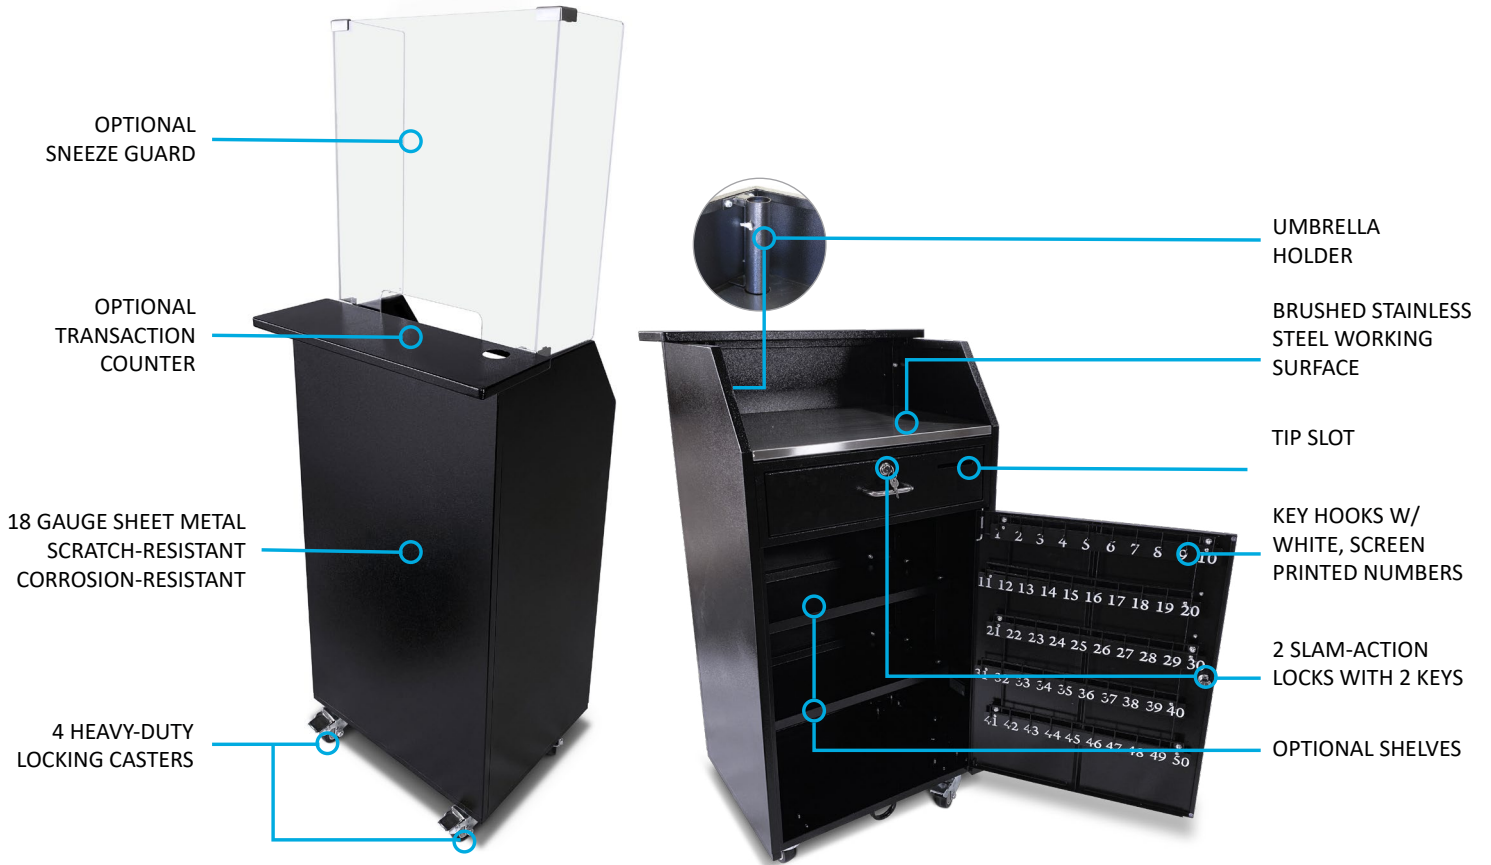

Standard Valet Podium

Economical, Intelligent Design, Fast Shipping

Our Standard Podium features high quality all metal construction and an intelligent design making it both durable and functional. It includes all the essential features you need in a valet podium and is aggressively priced to meet the tightest of budgets.

Basic Features

- 50-200 key capacity
- 18 gauge sheet metal
- Scratch-resistant textured black finish
- Key hooks w/ white, screen printed numbers
- Corrosion-resistant hardware (zinc-coated)
- Brushed stainless steel working surface
- Umbrella holder
- 4 Heavy-duty Locking casters
- 2 Metal slam-action locks with 2 keys
- Tip slot
- Replaceable parts
- Pre-assembled
- Manufacturer's Warranty

Accessories

Podium Cover + \$80.00

Heavy Duty Podium Cover + \$115.00

Valet Umbrella + \$255.00

Valet Flap Umbrella + \$300.00

Key Fob Pouch + \$35/ pack of 10

Key Fob Pouch - RFID Protection
+ \$25 / pack of 5

TOTAL COST BEFORE DELIVERY **\$775** (basic options)

Also available in White

	Slam Lock / Cam Lock	Combination Cam Lock	Simplex Pushbutton	SCHLAGE FE595
Compact Podium	✓	✓		
Standard Podium (Black & White)	✓	✓	✓	✓
Deluxe Podium	✓	✓	✓	✓
White Deluxe Podium	✓	✓		✓
Custom Deluxe Podium	✓	✓	✓	✓
Heavy Duty Deluxe Podium				✓
Professional Kiosk (Black & White)	✓	✓		✓
Custom Professional Kiosk (Black & White)	✓			✓