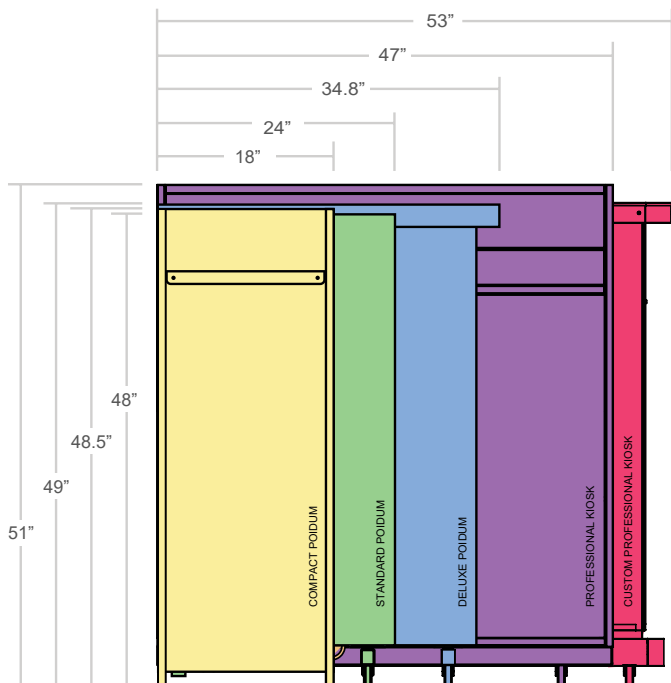

2 LOCKING, 2 NON-LOCKING HEAVY-DUTY CASTERS

**TOTAL COST
BEFORE DELIVERY**

\$3,275 (basic options)

Also available in White

	Slam Lock / Cam Lock	Combination Cam Lock	Simplex Pushbutton	SCHLAGE FE595
Compact Podium	✓	✓		
Standard Podium (Black & White)	✓	✓	✓	✓
Deluxe Podium	✓	✓	✓	✓
White Deluxe Podium	✓	✓		✓
Custom Deluxe Podium	✓	✓	✓	✓
White Custom Deluxe Podium	✓	✓		
Heavy Duty Deluxe Podium				✓
Professional Kiosk (Black & White)	✓	✓		✓
Custom Professional Kiosk (Black & White)	✓			✓