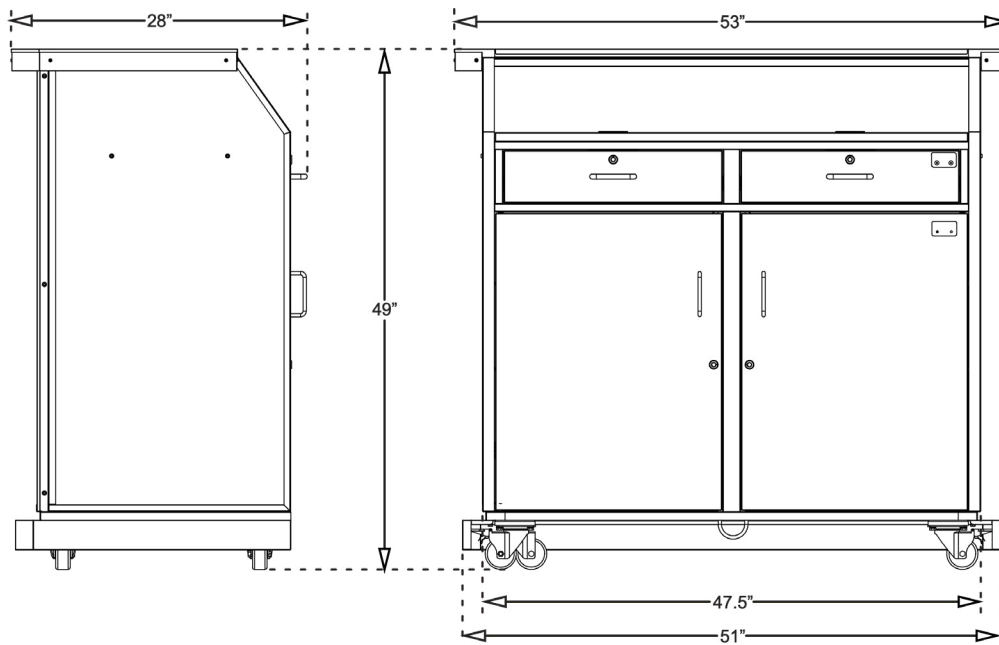

OPTIONAL SNEEZE GUARD

OPTIONAL CURVED COUNTER

BRUSHED STAINLESS STEEL WORKING SURFACE

ELECTRONIC COMPATIBLE

UMBRELLA HOLDER

SCRATCH-RESISTANT CORROSION-RESISTANT

4 SLAM-ACTION LOCKS

TIP SLOT

INTERCHANGEABLE PANEL OPTIONS

BOTTOM TRIM

OPTIONAL SHELVES

2 LOCKING, 2 NON-LOCKING HEAVY-DUTY CASTERS

**TOTAL COST
BEFORE DELIVERY**

$3,275 (basic options)