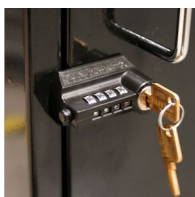

ELECTRONIC COMPATIBLE

UMBRELLA HOLDER

SCRATCH-RESISTANT CORROSION-RESISTANT

4 SLAM-ACTION LOCKS

TIP SLOT

INTERCHANGEABLE PANEL OPTIONS

BOTTOM TRIM

OPTIONAL SHELVES

2 LOCKING, 2 NON-LOCKING HEAVY-DUTY CASTERS

**TOTAL COST
BEFORE DELIVERY**

\$3,275 (basic options)

Also available in White

	Slam Lock / Cam Lock	Combination Cam Lock	Simplex Pushbutton	SCHLAGE FE595
Compact Podium	✓	✓		
Standard Podium (Black & White)	✓	✓	✓	✓
Deluxe Podium	✓	✓	✓	✓
White Deluxe Podium	✓	✓		✓
Custom Deluxe Podium	✓	✓	✓	✓
White Custom Deluxe Podium	✓	✓		
Heavy Duty Deluxe Podium				✓
Professional Kiosk (Black & White)	✓	✓		✓
Custom Professional Kiosk (Black & White)	✓			✓

Slam Lock

Standard lock with key. Locks automatically when door is closed. Reliable, fast and secure.

Simplex Pushbutton Combination Lock

Keyless entry. Push in the combination to access. Locks automatically when door is closed. Fast keyless entry, resettable combination, no keys to manage.

Combination Cam Lock

Access with the master key or dial in the 4 digit combination. Must be manually locked and does not have the ability to be "slam locked". Resettable combination

SCHLAGE FE595 Keypad Entry