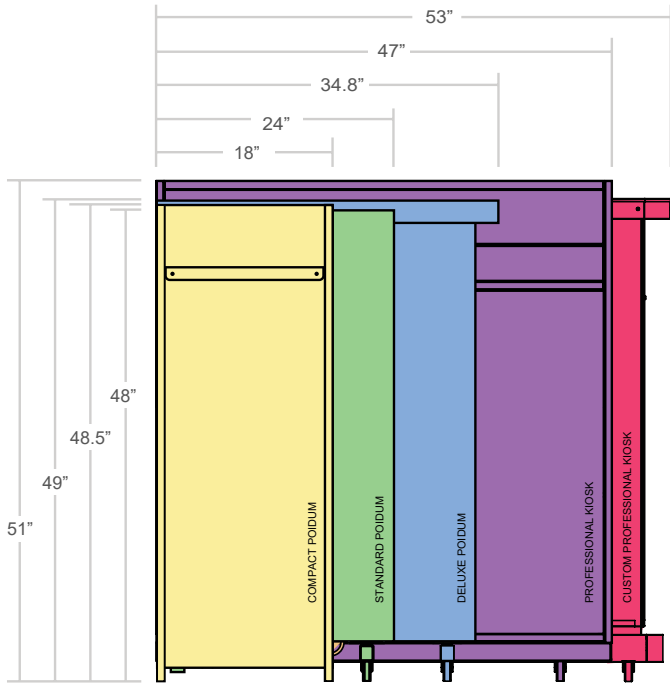

with Bottom Trim
upgrade

**TOTAL COST
BEFORE DELIVERY**

\$1,275 (basic options)

Also available in White

	Slam Lock / Cam Lock	Combination Cam Lock	Simplex Pushbutton	SCHLAGE FE595
Compact Podium	✓	✓		
Standard Podium (Black & White)	✓	✓	✓	✓
Deluxe Podium	✓	✓	✓	✓
White Deluxe Podium	✓	✓		✓
Custom Deluxe Podium	✓	✓	✓	✓
Heavy Duty Deluxe Podium				✓
Professional Kiosk (Black & White)	✓	✓		✓
Custom Professional Kiosk (Black & White)	✓			✓