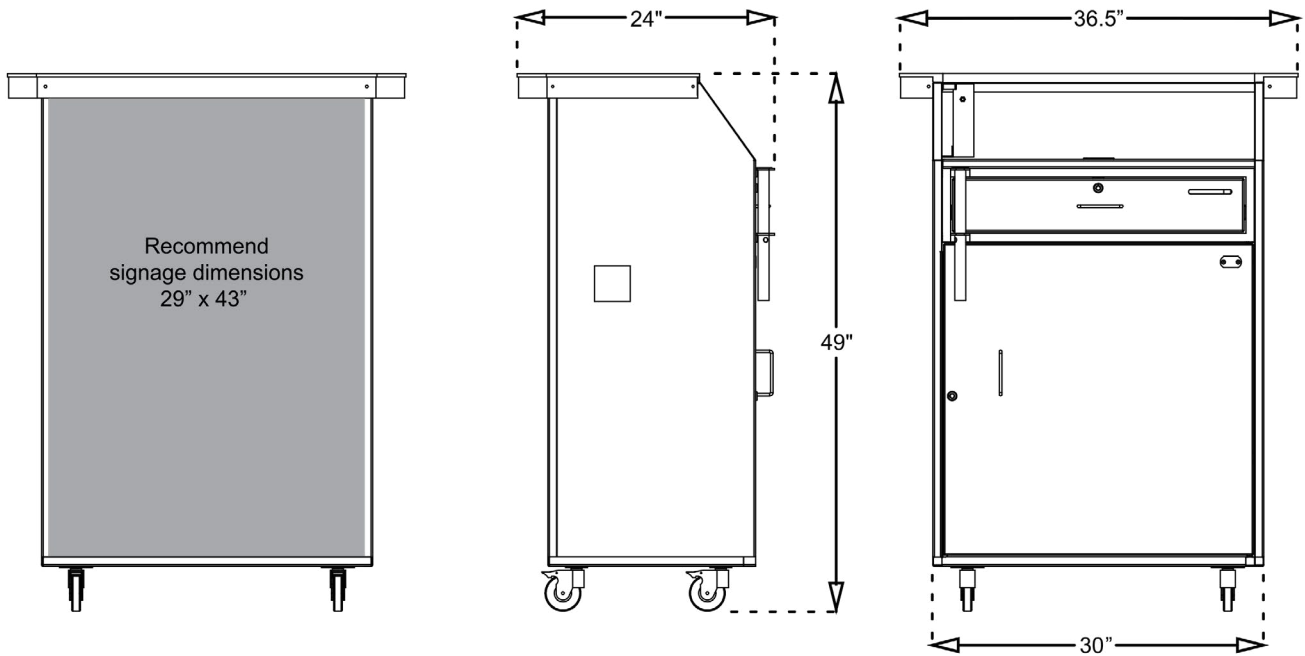

**TOTAL COST
BEFORE DELIVERY**

$1,275 (basic options)