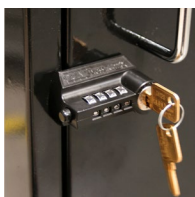

Deluxe Valet Podium

Upscale Look, Enhanced Security, Electronics Ready

We increased the width of our Deluxe Valet Podium and added a counter above the working surface to give this podium a premium look. We also added a Key Drop Box to the side of the unit so that keys can be deposited quickly and securely without the need to unlock the podium. An anchor loop allows the podium to be secured, a lockable Tip Box is installed in the drawer to manage tips and a locking bar adds additional security. A grommet is installed in the working surface and base of the podium so electronics can be easily routed through the unit.

with Bottom Trim
upgrade

TOTAL COST
BEFORE DELIVERY

\$1,275 (basic options)

Also available in White

	Slam Lock / Cam Lock	Combination Cam Lock	Simplex Pushbutton	SCHLAGE FE595
Compact Podium	✓	✓		
Standard Podium (Black & White)	✓	✓	✓	✓
Deluxe Podium	✓	✓	✓	✓
White Deluxe Podium	✓	✓		✓
Custom Deluxe Podium	✓	✓	✓	✓
White Custom Deluxe Podium	✓	✓		
Heavy Duty Deluxe Podium				✓
Professional Kiosk (Black & White)	✓	✓		✓
Custom Professional Kiosk (Black & White)	✓			✓

Slam Lock

Standard lock with key. Locks automatically when door is closed. Reliable, fast and secure.

Simplex Pushbutton Combination Lock

Keyless entry. Push in the combination to access. Locks automatically when door is closed. Fast keyless entry, resettable combination, no keys to manage.

Combination Cam Lock

Access with the master key or dial in the 4 digit combination. Must be manually locked and does not have the ability to be "slam locked". Resettable combination

SCHLAGE FE595 Keypad Entry