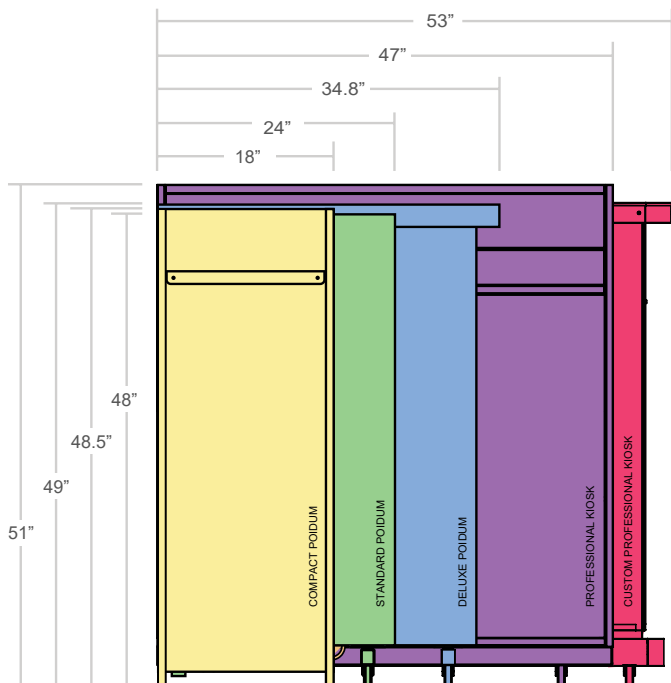

with Bottom Trim
upgrade

TOTAL COST
BEFORE DELIVERY

\$1,275 (basic options)

Also available in White

	Slam Lock / Cam Lock	Combination Cam Lock	Simplex Pushbutton	SCHLAGE FE595
Compact Podium	✓	✓		
Standard Podium (Black & White)	✓	✓	✓	✓
Deluxe Podium	✓	✓	✓	✓
White Deluxe Podium	✓	✓		✓
Custom Deluxe Podium	✓	✓	✓	✓
White Custom Deluxe Podium	✓	✓		
Heavy Duty Deluxe Podium				✓
Professional Kiosk (Black & White)	✓	✓		✓
Custom Professional Kiosk (Black & White)	✓			✓