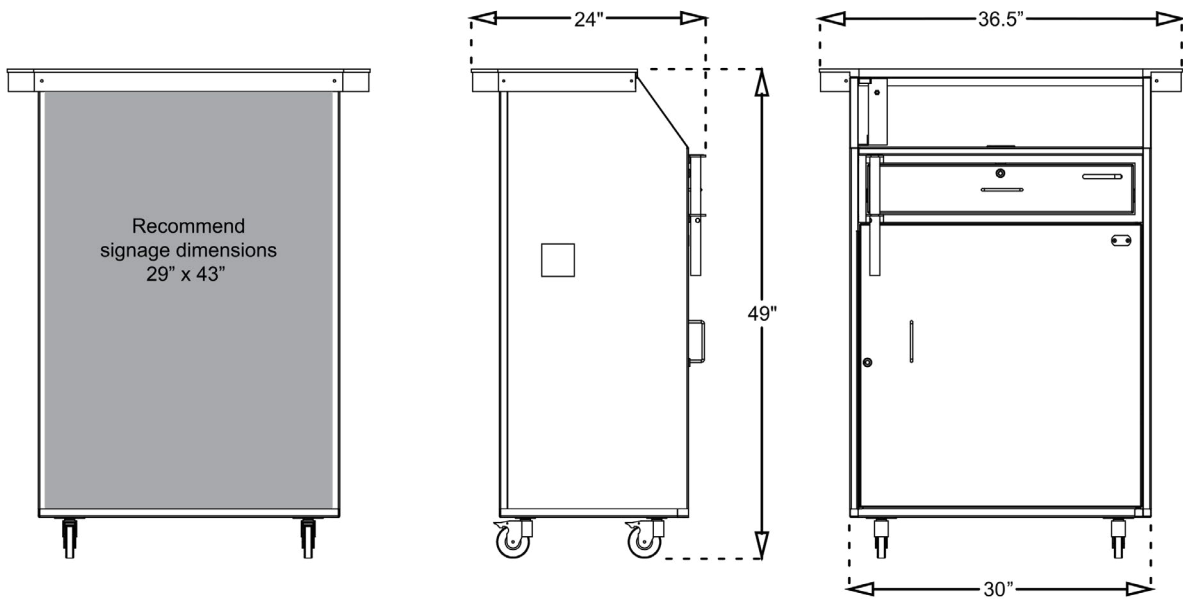

TOTAL COST BEFORE DELIVERY **$1,275** (basic options)