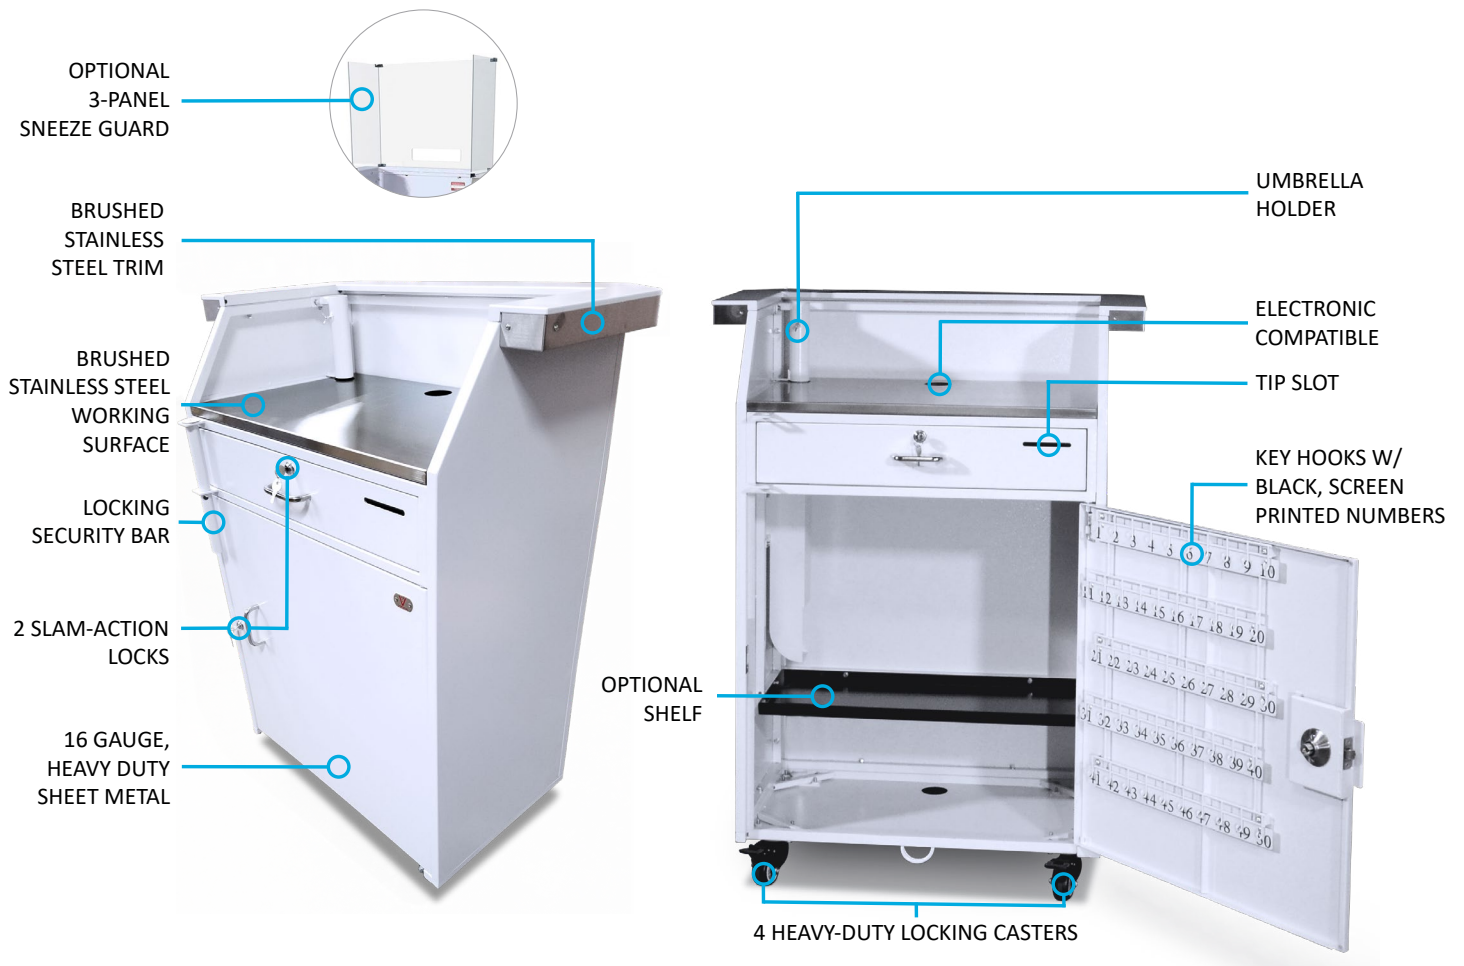

White Deluxe Valet Podium

Upscale Look, Enhanced Security, Electronics Ready

We increased the width of our Deluxe Valet Podium and added a counter above the working surface to give this podium a premium look. We also added a Key Drop Box to the side of the unit so that keys can be deposited quickly and securely without the need to unlock the podium. An anchor loop allows the podium to be secured, a lockable Tip Box is installed in the drawer to manage tips and a locking bar adds additional security. A grommet is installed in the working surface and base of the podium so electronics can be easily routed through the unit.

Shown above with Schlage lock upgrade

Basic Features

- Countertop with brushed stainless steel trim
- Key drop hole with theft guard
- Electronic compatible
- Tip box (white finish) installed
- Locking security bar
- Anchor loop
- 16 gauge, heavy-duty sheet metal construction
- 50-200 key capacity
- Scratch-resistant textured white finish
- Key hooks w/ black, screen printed numbers
- Zinc hardware
- Brushed stainless steel working surface
- Umbrella holder
- 4 Heavy-duty Locking casters
- 2 Metal Slam-action locks with 2 keys
- Tip slot
- Replaceable parts
- Pre-assembled
- Manufacturer's Warranty

Dimensions: 36.5"W x 24"D x 49"H

Weight: 125 lbs.

Interior Upgrades

Door Lock

Combination Lock + \$85.00

Schlage Keypad Lock + \$450.00

Key hooks

100 + \$60.00

Valet Flap Umbrella + \$300.00

Key Fob Pouch + \$35/ pack of 10

Key Fob Pouch - RFID Protection + \$25 / pack of 5

TOTAL COST BEFORE DELIVERY **\$1,275** (basic options)

Also available in Black

	Slam Lock / Cam Lock	Combination Cam Lock	Simplex Pushbutton	SCHLAGE FE595
Compact Podium	✓	✓		
Standard Podium (Black & White)	✓	✓	✓	✓
Deluxe Podium	✓	✓	✓	✓
White Deluxe Podium	✓	✓		✓
Custom Deluxe Podium	✓	✓	✓	✓
White Custom Deluxe Podium	✓	✓		
Heavy Duty Deluxe Podium				✓
Professional Kiosk (Black & White)	✓	✓		✓
Custom Professional Kiosk (Black & White)	✓			✓