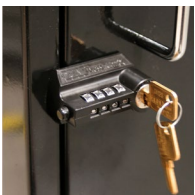

White Deluxe Valet Podium

Upscale Look, Enhanced Security, Electronics Ready

We increased the width of our Deluxe Valet Podium and added a counter above the working surface to give this podium a premium look. We also added a Key Drop Box to the side of the unit so that keys can be deposited quickly and securely without the need to unlock the podium. An anchor loop allows the podium to be secured, a lockable Tip Box is installed in the drawer to manage tips and a locking bar adds additional security. A grommet is installed in the working surface and base of the podium so electronics can be easily routed through the unit.

Valet Flap Umbrella + \$300.00

Key Fob Pouch + \$35/ pack of 10

Key Fob Pouch - RFID Protection + \$25 / pack of 5

TOTAL COST BEFORE DELIVERY **\$1,275** (basic options)

Also available in Black

	Slam Lock / Cam Lock	Combination Cam Lock	Simplex Pushbutton	SCHLAGE FE595
Compact Podium	✓	✓		
Standard Podium (Black & White)	✓	✓	✓	✓
Deluxe Podium	✓	✓	✓	✓
White Deluxe Podium	✓	✓		✓
Custom Deluxe Podium	✓	✓	✓	✓
White Custom Deluxe Podium	✓	✓		
Heavy Duty Deluxe Podium				✓
Professional Kiosk (Black & White)	✓	✓		✓
Custom Professional Kiosk (Black & White)	✓			✓

Slam Lock

Standard lock with key. Locks automatically when door is closed. Reliable, fast and secure.

Simplex Pushbutton Combination Lock

Keyless entry. Push in the combination to access. Locks automatically when door is closed. Fast keyless entry, resettable combination, no keys to manage.

Combination Cam Lock

Access with the master key or dial in the 4 digit combination. Must be manually locked and does not have the ability to be "slam locked". Resettable combination

SCHLAGE FE595 Keypad Entry