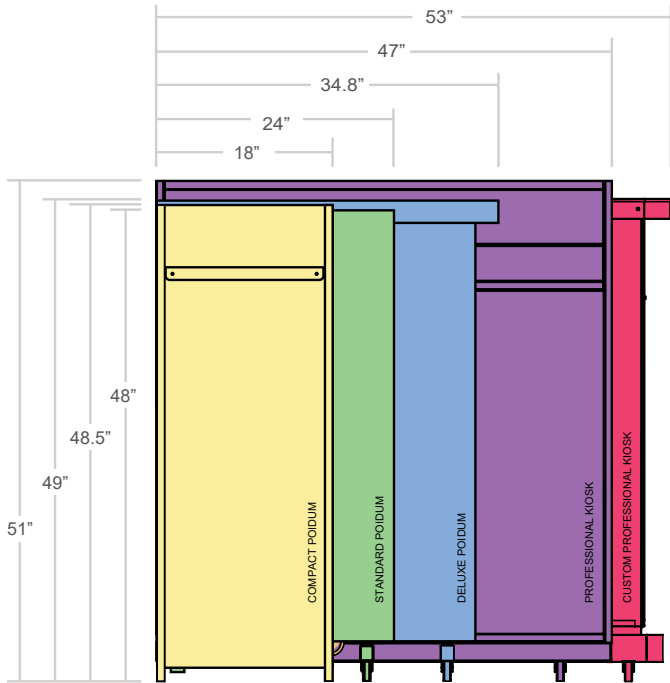

Valet Flap Umbrella + \$300.00

Key Fob Pouch + \$35/ pack of 10

Key Fob Pouch - RFID Protection + \$25 / pack of 5

TOTAL COST BEFORE DELIVERY **\$1,275** (basic options)

Also available in Black

	Slam Lock / Cam Lock	Combination Cam Lock	Simplex Pushbutton	SCHLAGE FE595
Compact Podium	✓	✓		
Standard Podium (Black & White)	✓	✓	✓	✓
Deluxe Podium	✓	✓	✓	✓
White Deluxe Podium	✓	✓		✓
Custom Deluxe Podium	✓	✓	✓	✓
White Custom Deluxe Podium	✓	✓		
Heavy Duty Deluxe Podium				✓
Professional Kiosk (Black & White)	✓	✓		✓
Custom Professional Kiosk (Black & White)	✓			✓