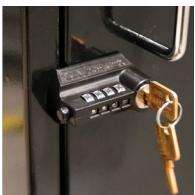

White Professional Kiosk

Doublewide, Modern Appearance, LED Compatible

Twice the size of our Standard Podium, our White Professional Kiosk holds up to 400 keys and has plenty of storage space. Its stainless steel accents and curved design (the front panel is convex) give it a modern and professional look that's great for upscale locations. The white professional valet podium also features a stainless steel transaction counter and the kick plate conceals the casters from view. A tip box is also included in the right drawer. The optional integrated LED kit not only lights the front panel of the kiosk giving it a cool nighttime vibe, but also lights up the kiosk's working surface and storage area below improving visibility for your staff.

Also available in Black

	Slam Lock / Cam Lock	Combination Cam Lock	Simplex Pushbutton	SCHLAGE FE595
Compact Podium	✓	✓		
Standard Podium (Black & White)	✓	✓	✓	✓
Deluxe Podium	✓	✓	✓	✓
White Deluxe Podium	✓	✓		✓
Custom Deluxe Podium	✓	✓	✓	✓
White Custom Deluxe Podium	✓	✓		
Heavy Duty Deluxe Podium				✓
Professional Kiosk (Black & White)	✓	✓		✓
Custom Professional Kiosk (Black & White)	✓			✓

Slam Lock

Standard lock with key. Locks automatically when door is closed. Reliable, fast and secure.

Simplex Pushbutton Combination Lock

Keyless entry. Push in the combination to access. Locks automatically when door is closed. Fast keyless entry, resettable combination, no keys to manage.

Combination Cam Lock

Access with the master key or dial in the 4 digit combination. Must be manually locked and does not have the ability to be "slam locked". Resettable combination

SCHLAGE FE595 Keypad Entry