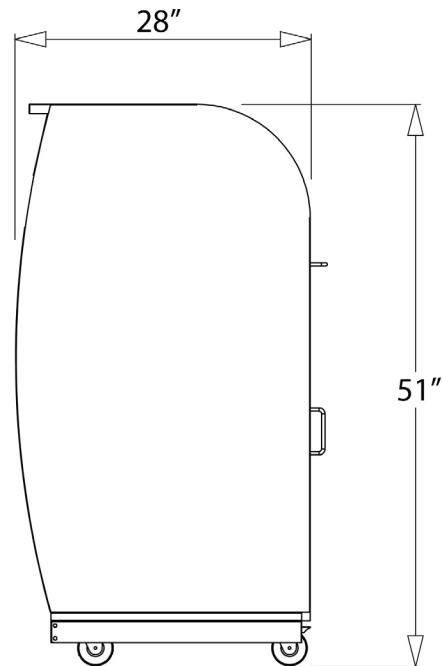

TOTAL COST BEFORE DELIVERY **$2,650** (basic options)