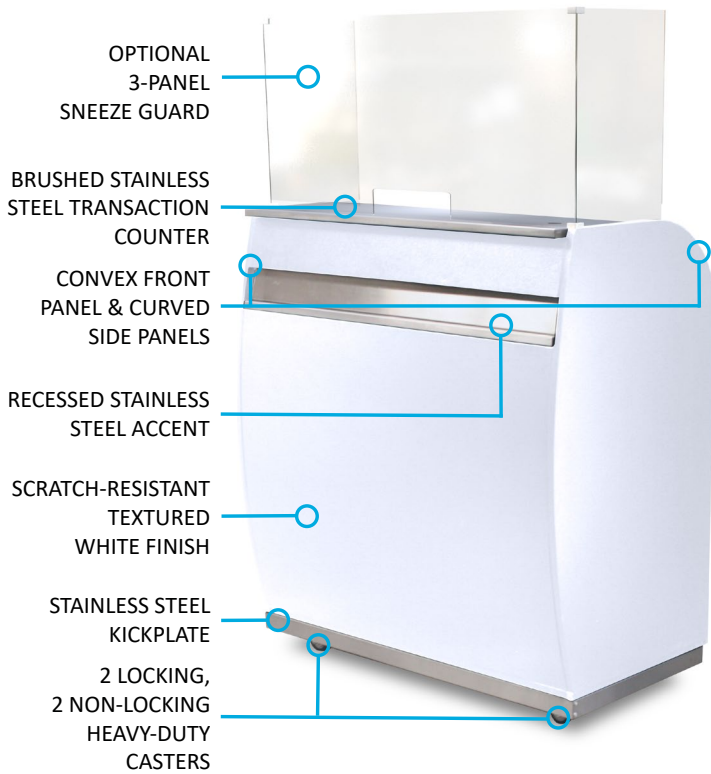

TOTAL COST BEFORE DELIVERY **$2,650** (basic options)