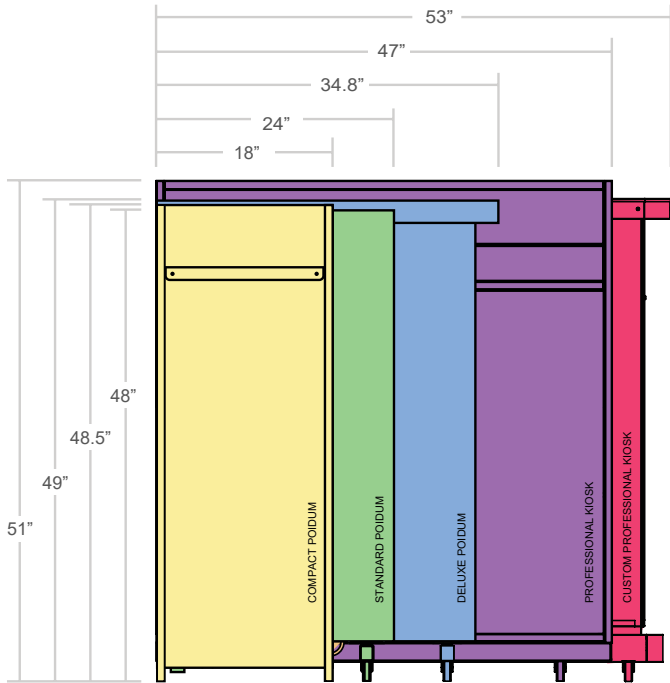

Slam Lock / Cam Lock	Combination Cam Lock	Simplex Pushbutton	SCHLAGE FE595
Compact Podium	✓	✓		
Standard Podium (Black & White)	✓	✓	✓	✓
Deluxe Podium	✓	✓	✓	✓
White Deluxe Podium	✓	✓		✓
Custom Deluxe Podium	✓	✓	✓	✓
White Custom Deluxe Podium	✓	✓		
Heavy Duty Deluxe Podium				✓
Professional Kiosk (Black & White)	✓	✓		✓
Custom Professional Kiosk (Black & White)	✓			✓

Slam Lock

Standard lock with key. Locks automatically when door is closed. Reliable, fast and secure.

Simplex Pushbutton Combination Lock

Keyless entry. Push in the combination to access. Locks automatically when door is closed. Fast keyless entry, resettable combination, no keys to manage.

Combination Cam Lock

Access with the master key or dial in the 4 digit combination. Must be manually locked and does not have the ability to be "slam locked". Resettable combination

SCHLAGE FE595 Keypad Entry

Convenient and secure keyless access which locks automatically when door is shut. Program up 19 user codes to fit your security needs. Battery operated key pad lights up for visibility at night. 3 year battery life.

Key Cam Lock

Cam lock needs to be manually locked. Option for keyed alike and keyed different.