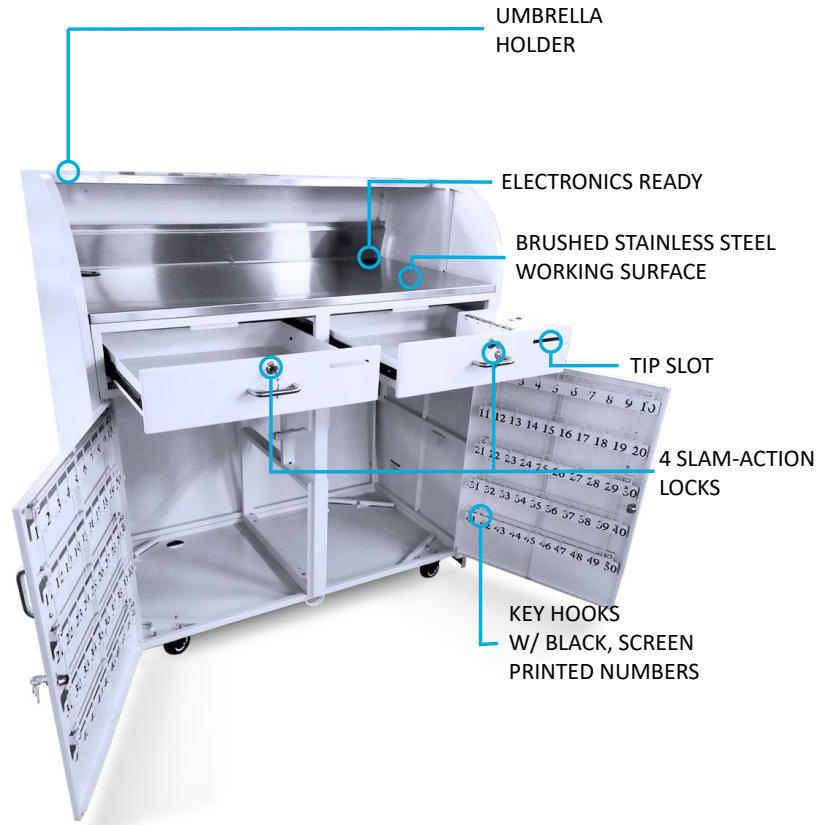

White Professional Kiosk

Doublewide, Modern Appearance, LED Compatible

Twice the size of our Standard Podium, our White Professional Kiosk holds up to 400 keys and has plenty of storage space. Its stainless steel accents and curved design (the front panel is convex) give it a modern and professional look that's great for upscale locations. The white professional valet podium also features a stainless steel transaction counter and the kick plate conceals the casters from view. A tip box is also included in the right drawer. The optional integrated LED kit not only lights the front panel of the kiosk giving it a cool nighttime vibe, but also lights up the kiosk's working surface and storage area below improving visibility for your staff.

Basic Features

- Modern, curved appearance with stainless steel accents
- Convex front panel and curved side panels
- Brushed stainless steel transaction counter
- Recessed stainless steel accent on front panel
- Stainless steel kick plate that conceals casters
- 0-400 Key Capacity
- Double wide (47" total width)
- Tip box installed
- Electronics Ready
- Scratch-resistant textured white finish
- Key hooks w/ black, screen printed numbers
- Corrosion resistant hardware (zinc coated)
- Brushed stainless steel working surface
- Umbrella holder
- 2 Locking, 2 non-locking Heavy-duty casters
- 4 Metal slam-action locks w/ 2 keys
- Tip Slot
- Replaceable parts
- Pre-assembled
- Manufacturer's Warranty

Artwork Upgrades

Large Magnet + FROM \$285.00

Vinyl Decal + FROM \$350.00

Vinyl Wrap + FROM \$460.00

Accessories

USB Charging Station + \$50.00

Portable Power Station + \$399.00

Podium Cover + \$95.00

Heavy Duty Podium Cover + \$160.00

Valet Umbrella + \$255.00

Valet Flap Umbrella + \$300.00

Key Fob Pouch + \$35/ pack of 10

Key Fob Pouch - RFID Protection
+ \$25 / pack of 5

TOTAL COST BEFORE DELIVERY **\$2,650** (basic options)