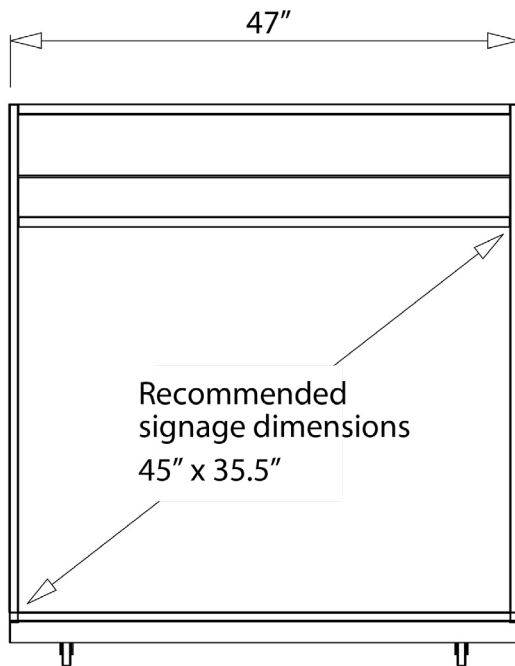

TOTAL COST BEFORE DELIVERY **$2,650** (basic options)