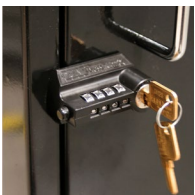

**TOTAL COST  
BEFORE DELIVERY**

**\$775** (basic options)

Also available in Black

	Slam Lock / Cam Lock	Combination Cam Lock	Simplex Pushbutton	SCHLAGE FE595
<b>Compact Podium</b>	✓	✓		
<b>Standard Podium (Black &amp; White)</b>	✓	✓	✓	✓
<b>Deluxe Podium</b>	✓	✓	✓	✓
<b>White Deluxe Podium</b>	✓	✓		✓
<b>Custom Deluxe Podium</b>	✓	✓	✓	✓
<b>White Custom Deluxe Podium</b>	✓	✓		
<b>Heavy Duty Deluxe Podium</b>				✓
<b>Professional Kiosk (Black &amp; White)</b>	✓	✓		✓
<b>Custom Professional Kiosk (Black &amp; White)</b>	✓			✓

### Slam Lock

Standard lock with key. Locks automatically when door is closed. Reliable, fast and secure.

### Simplex Pushbutton Combination Lock

Keyless entry. Push in the combination to access. Locks automatically when door is closed. Fast keyless entry, resettable combination, no keys to manage.

### Combination Cam Lock

Access with the master key or dial in the 4 digit combination. Must be manually locked and does not have the ability to be "slam locked". Resettable combination