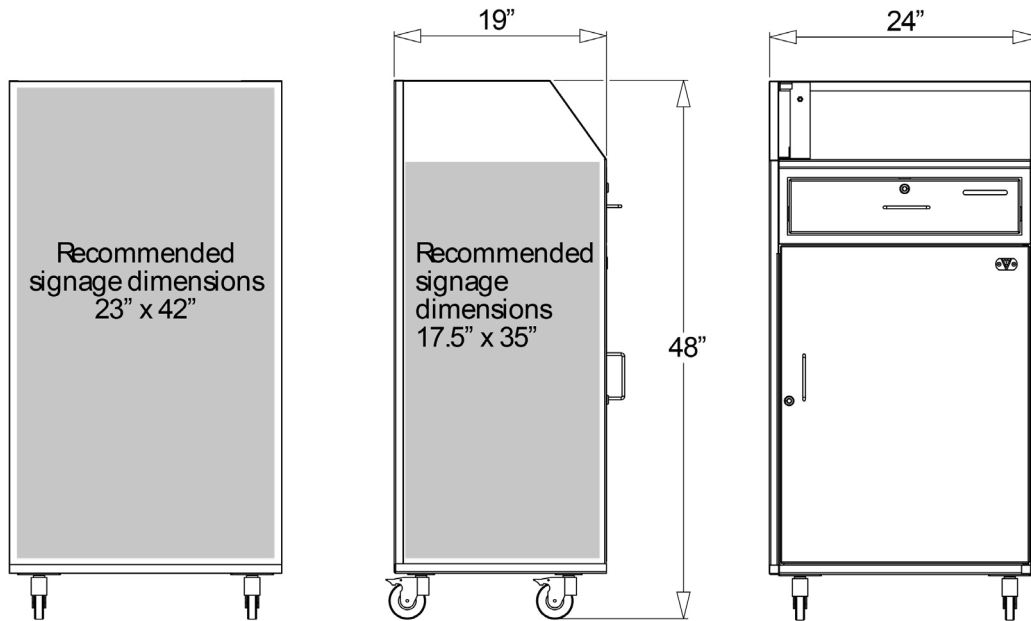

**TOTAL COST
BEFORE DELIVERY**

$775 (basic options)